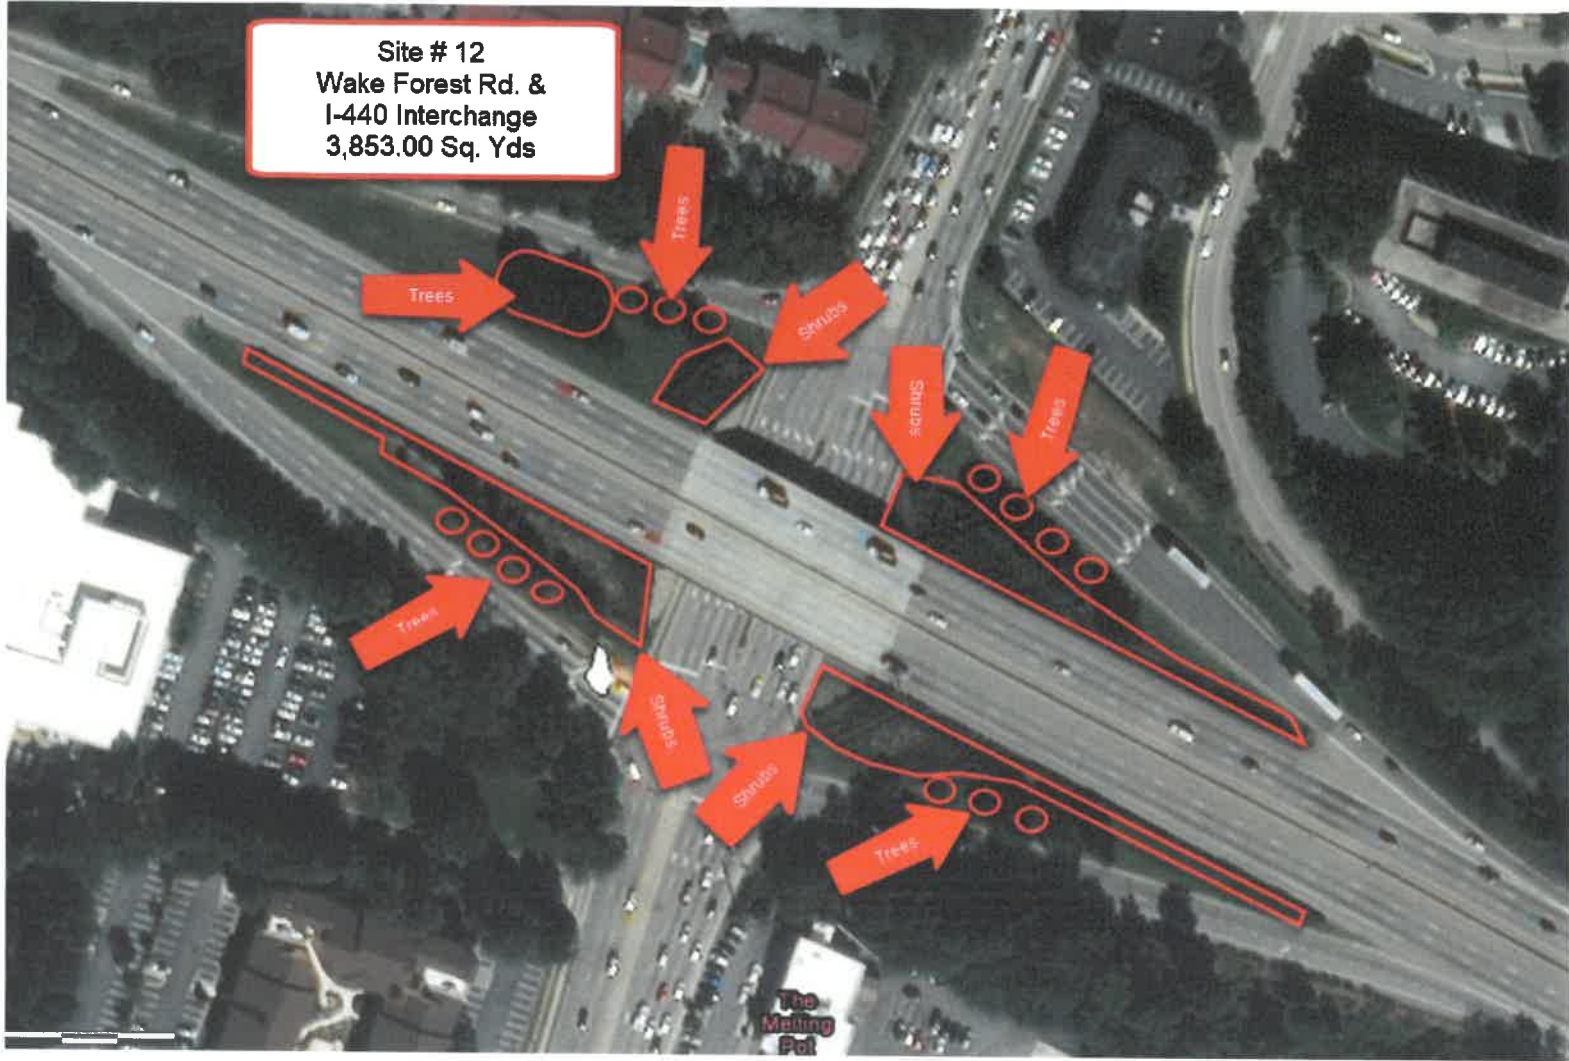

Trees and bushes

Trees and bushes

100 200ft

Microsoft | State of North Carolina DOT, Esri, HERE, Garmin, IPC

POW  
e

Site #11  
Six Forks Rd. & I-440  
Interchange  
4,900 Sq. Yds

Service Bed

Bridge end

Trees and Dayley Bed

Bridge end

Trees

North Hills

Site # 12  
Wake Forest Rd. &  
I-440 Interchange  
3,853.00 Sq. Yds

**Site #13**  
**Capital Blvd. & I-440**  
**Interchange**  
**4,000 Sq. Yds.**

**Site #14**  
**Capital Blvd. Median**  
**Grass 14,700 Sq. Yds**  
**Capped Islands 1,677.40**