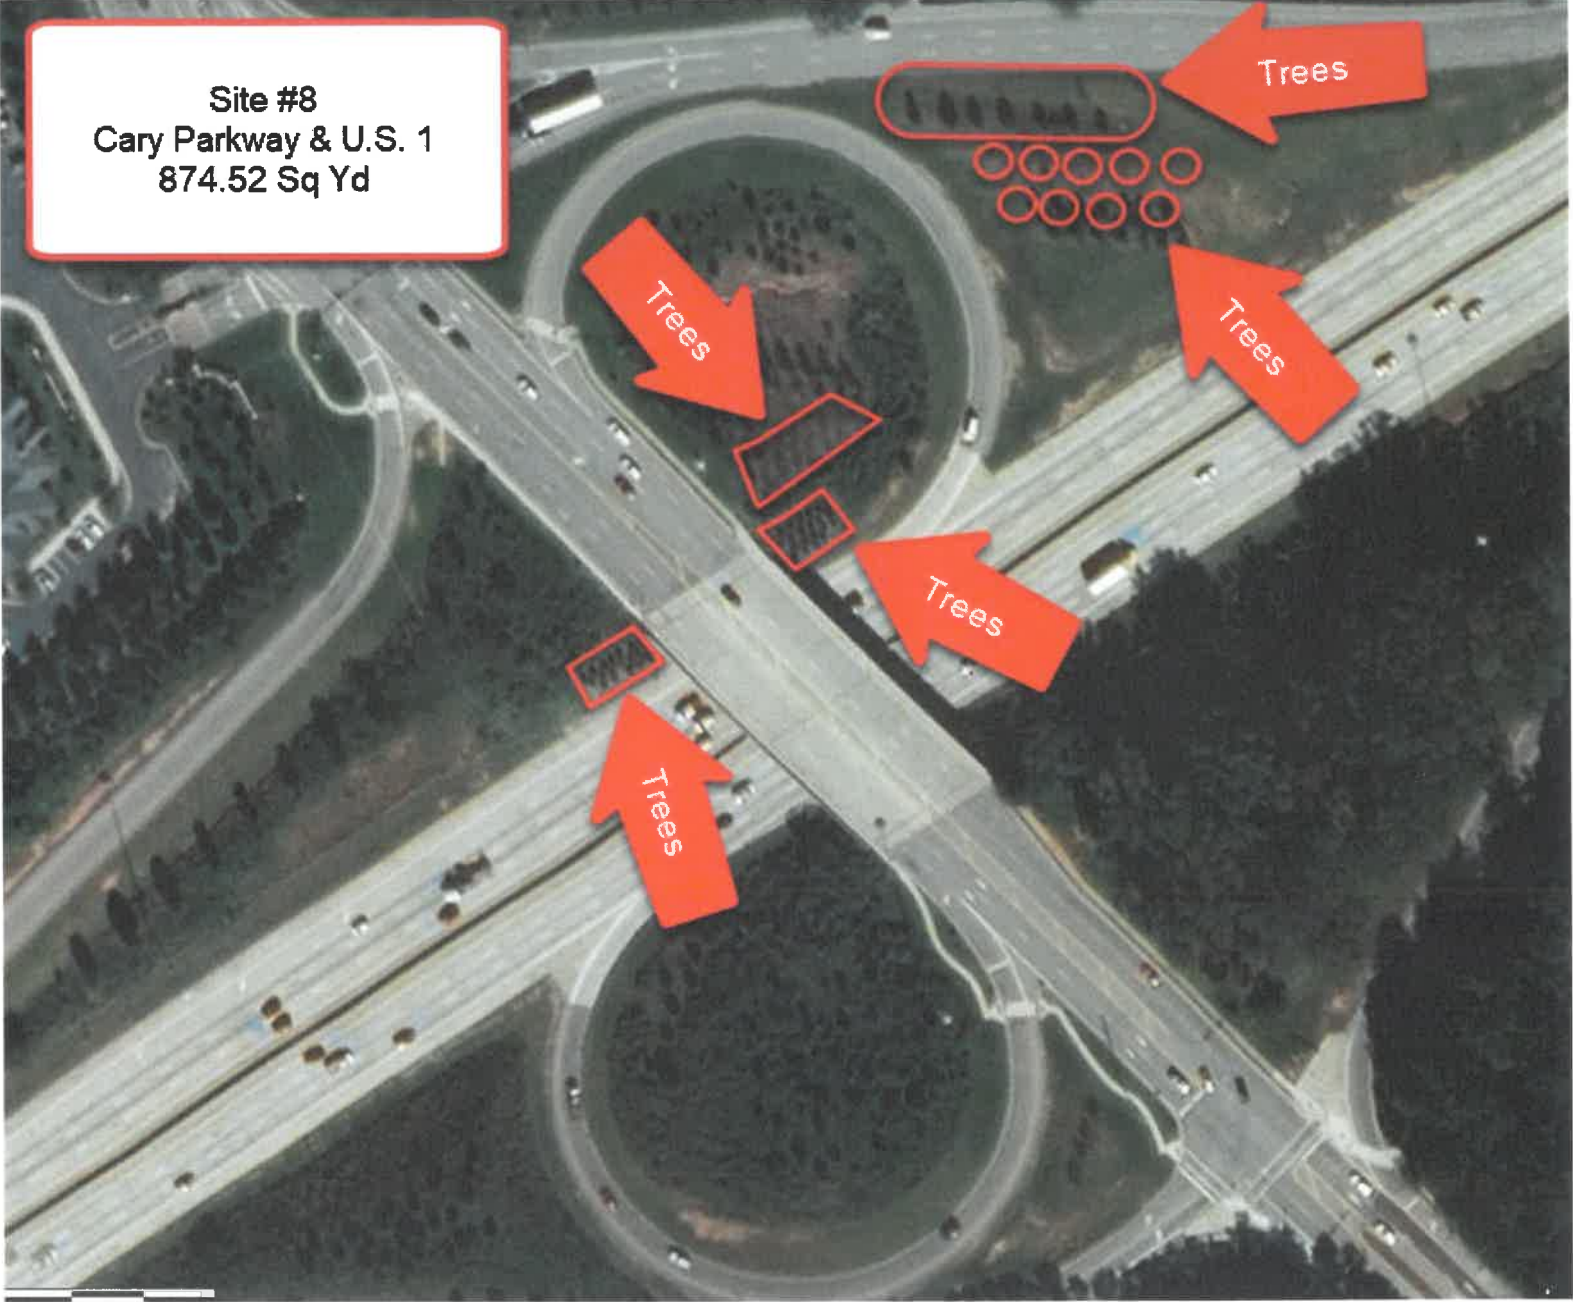

Trees

Trees

Plato's Closet

Site #7  
U.S. 1 & 64 West  
3,087.78 Square Yards

Site #8  
Cary Parkway & U.S. 1  
874.52 Sq Yd

Site #9  
Lake Boone Trail &  
I-440 Interchange  
6,147 Square Yards

Site # 10  
U.S. 70 / Glenwood Ave. &  
I-440 Interchange  
7,697 Sq. Yd.

Trees and bushes

Trees and bushes

100 200ft

Microsoft | State of North Carolina DOT, Esri, HERE, Garmin, IPC

POW  
e

Site #11  
Six Forks Rd. & I-440  
Interchange  
4,900 Sq. Yds

Service Bed

Bridge end

Trees and Dayley Bed

Bridge end

Trees

North Hills

Site # 12  
Wake Forest Rd. &  
I-440 Interchange  
3,853.00 Sq. Yds

**Site #13**  
**Capital Blvd. & I-440**  
**Interchange**  
**4,000 Sq. Yds.**

**Site #14**  
**Capital Blvd. Median**  
**Grass 14,700 Sq. Yds**  
**Capped Islands 1,677.40**

Site # 18  
US 64 & Tant Rd.  
4,676 Sq. Yds.

Trees and Daylilys

Trees and Daylilys

Trees and Daylilys

Trees and Daylilys

Site# 19  
N. Rogers Lane  
280 Square Yards