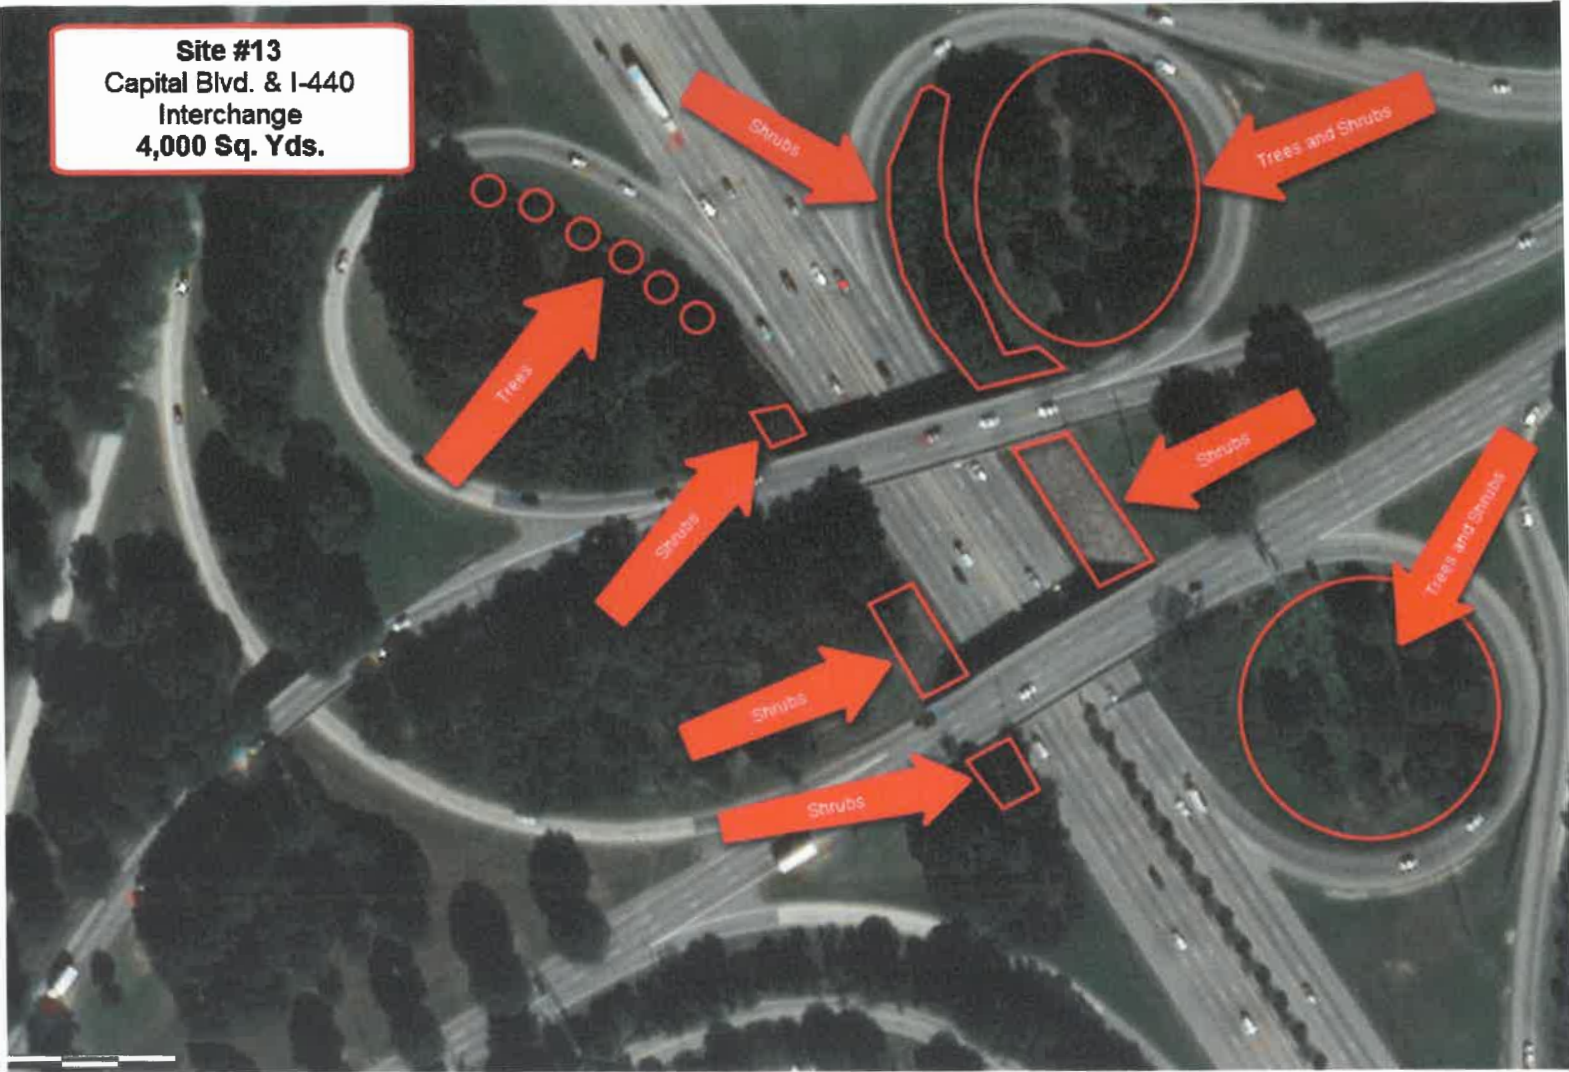

Trees and bushes

Trees and bushes

100 200ft

Microsoft | State of North Carolina DOT, Esri, HERE, Garmin, IPC

POW  
e

Site #11  
Six Forks Rd. & I-440  
Interchange  
4,900 Sq. Yds

Service Bed

Bridge end

Trees and Dayley Bed

Bridge end

Trees

North Hills

Site # 12  
Wake Forest Rd. &  
I-440 Interchange  
3,853.00 Sq. Yds

**Site #13**  
**Capital Blvd. & I-440**  
**Interchange**  
**4,000 Sq. Yds.**

**Site #14**  
**Capital Blvd. Median**  
**Grass 14,700 Sq. Yds**  
**Capped Islands 1,677.40**

Trees and Shrubs

**Site # 15**  
**Brentwood Rd. & I-440**  
**1,155.50 Sq. Yds.**

Shrubs & Trees

Shrubs

Site #16  
New bern Ave. & I-440  
3,597 Sq. Yds.

**Site #17**  
New Bern Ave. Median  
Plantbeds 5,633.33 Sq. Yds.  
Grass 22,962.47 Sq. Yds.  
Capped Islands 3,108.7 Sq. Yds.