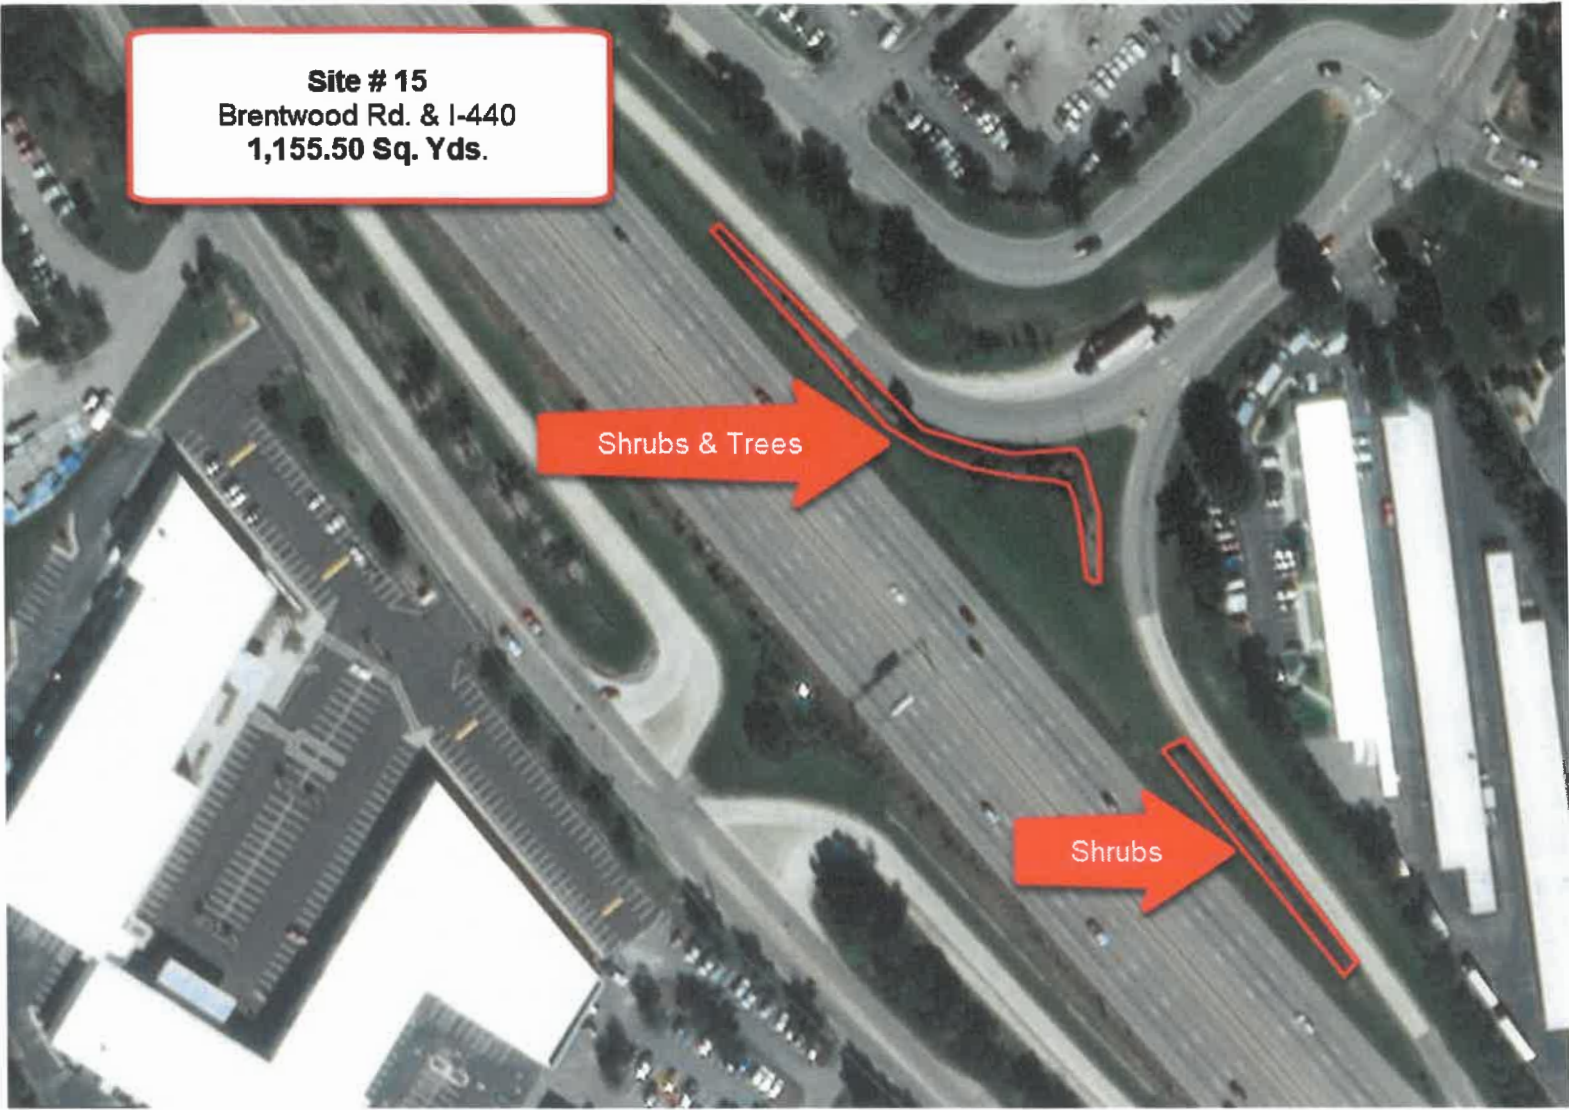

Site #1  
I-540 & Lumley Rd.  
1,452 Sq. Yds.

**Site #2**  
**P.N.C. Arena Beds**  
**2,356.50 Sq. Yds**

Site #3  
Edwards Mill & Wade Ave.  
12,497.00 Sq. Yds

POWERED BY  
esr

Site # 4  
Hwy 54 & I-40  
6,914.74Sq. Yd.

Trees and bushes

Trees and bushes

100 200ft

Microsoft | State of North Carolina DOT, Esri, HERE, Garmin, IPC

POW  
e

Site #11  
Six Forks Rd. & I-440  
Interchange  
4,900 Sq. Yds

Service Bed

Bridge end

Trees and Dayley Bed

Bridge end

Trees

North Hills

Site # 12  
Wake Forest Rd. &  
I-440 Interchange  
3,853.00 Sq. Yds

**Site #13**  
**Capital Blvd. & I-440**  
**Interchange**  
**4,000 Sq. Yds.**

**Site #14**  
**Capital Blvd. Median**  
**Grass 14,700 Sq. Yds**  
**Capped Islands 1,677.40**

Trees and Shrubs

**Site # 15**  
**Brentwood Rd. & I-440**  
**1,155.50 Sq. Yds.**

Shrubs & Trees

Shrubs

Site #16  
New bern Ave. & I-440  
3,597 Sq. Yds.

**Site #17**  
New Bern Ave. Median  
Plantbeds 5,633.33 Sq. Yds.  
Grass 22,962.47 Sq. Yds.  
Capped Islands 3,108.7 Sq. Yds.