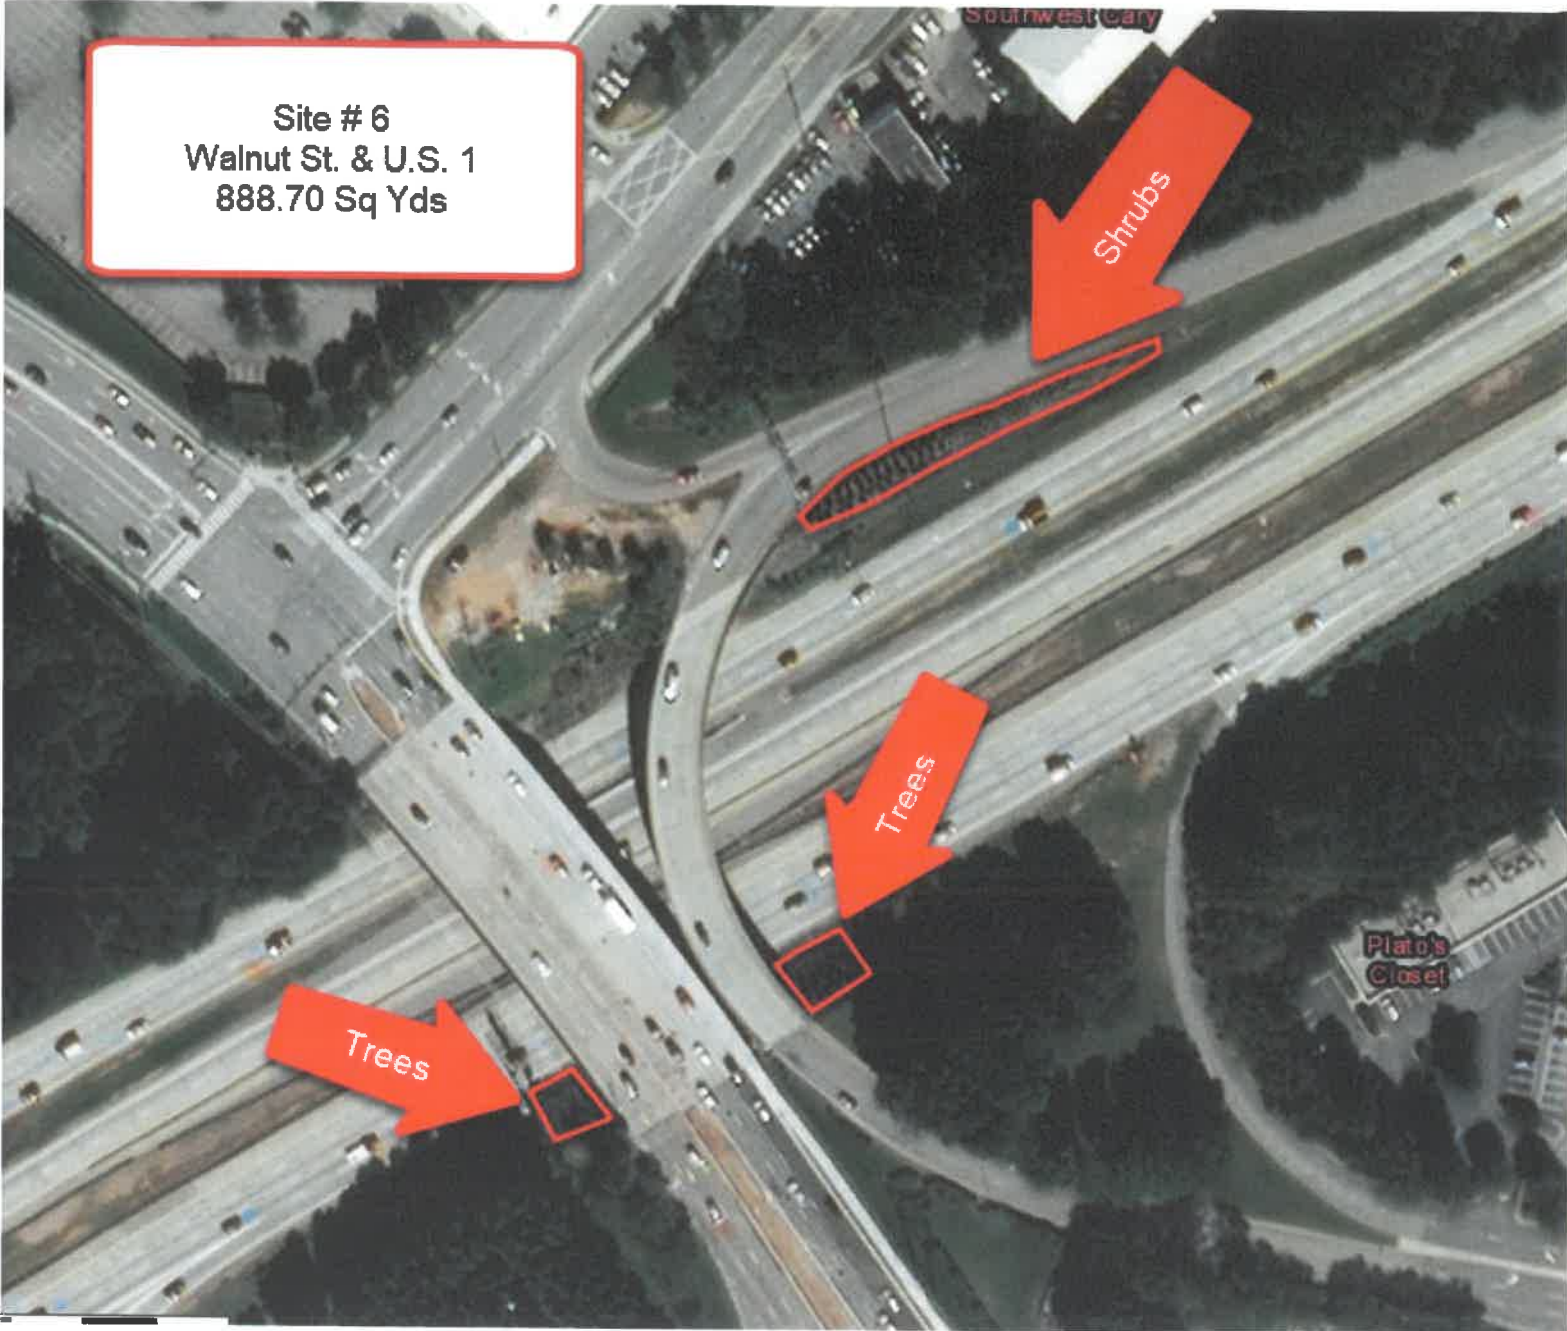

Site #1  
I-540 & Lumley Rd.  
1,452 Sq. Yds.

**Site #2**  
**P.N.C. Arena Beds**  
**2,356.50 Sq. Yds**

Site #3  
Edwards Mill & Wade Ave.  
12,497.00 Sq. Yds

POWERED BY  
esr

Site # 4  
Hwy 54 & I-40  
6,914.74Sq. Yd.

Cary

Raleigh

Raleigh

150 300ft

State of North Carolina DOT, Esri, HERE, Garmin, iPC | Microsoft

Site # 6  
Walnut St. & U.S. 1  
888.70 Sq Yds

Southwest Cary

Shrubs

Trees

Trees

Plato's Closet

Site #7  
U.S. 1 & 64 West  
3,087.78 Square Yards

Site #8  
Cary Parkway & U.S. 1  
874.52 Sq Yd

Site #9  
Lake Boone Trail &  
I-440 Interchange  
6,147 Square Yards

Site # 10  
U.S. 70 / Glenwood Ave. &  
I-440 Interchange  
7,697 Sq. Yd.

Trees and bushes

Trees and bushes

100 200ft

Microsoft | State of North Carolina DOT, Esri, HERE, Garmin, IPC

POW  
e

Site #11  
Six Forks Rd. & I-440  
Interchange  
4,900 Sq. Yds

Service Bed

Bridge end