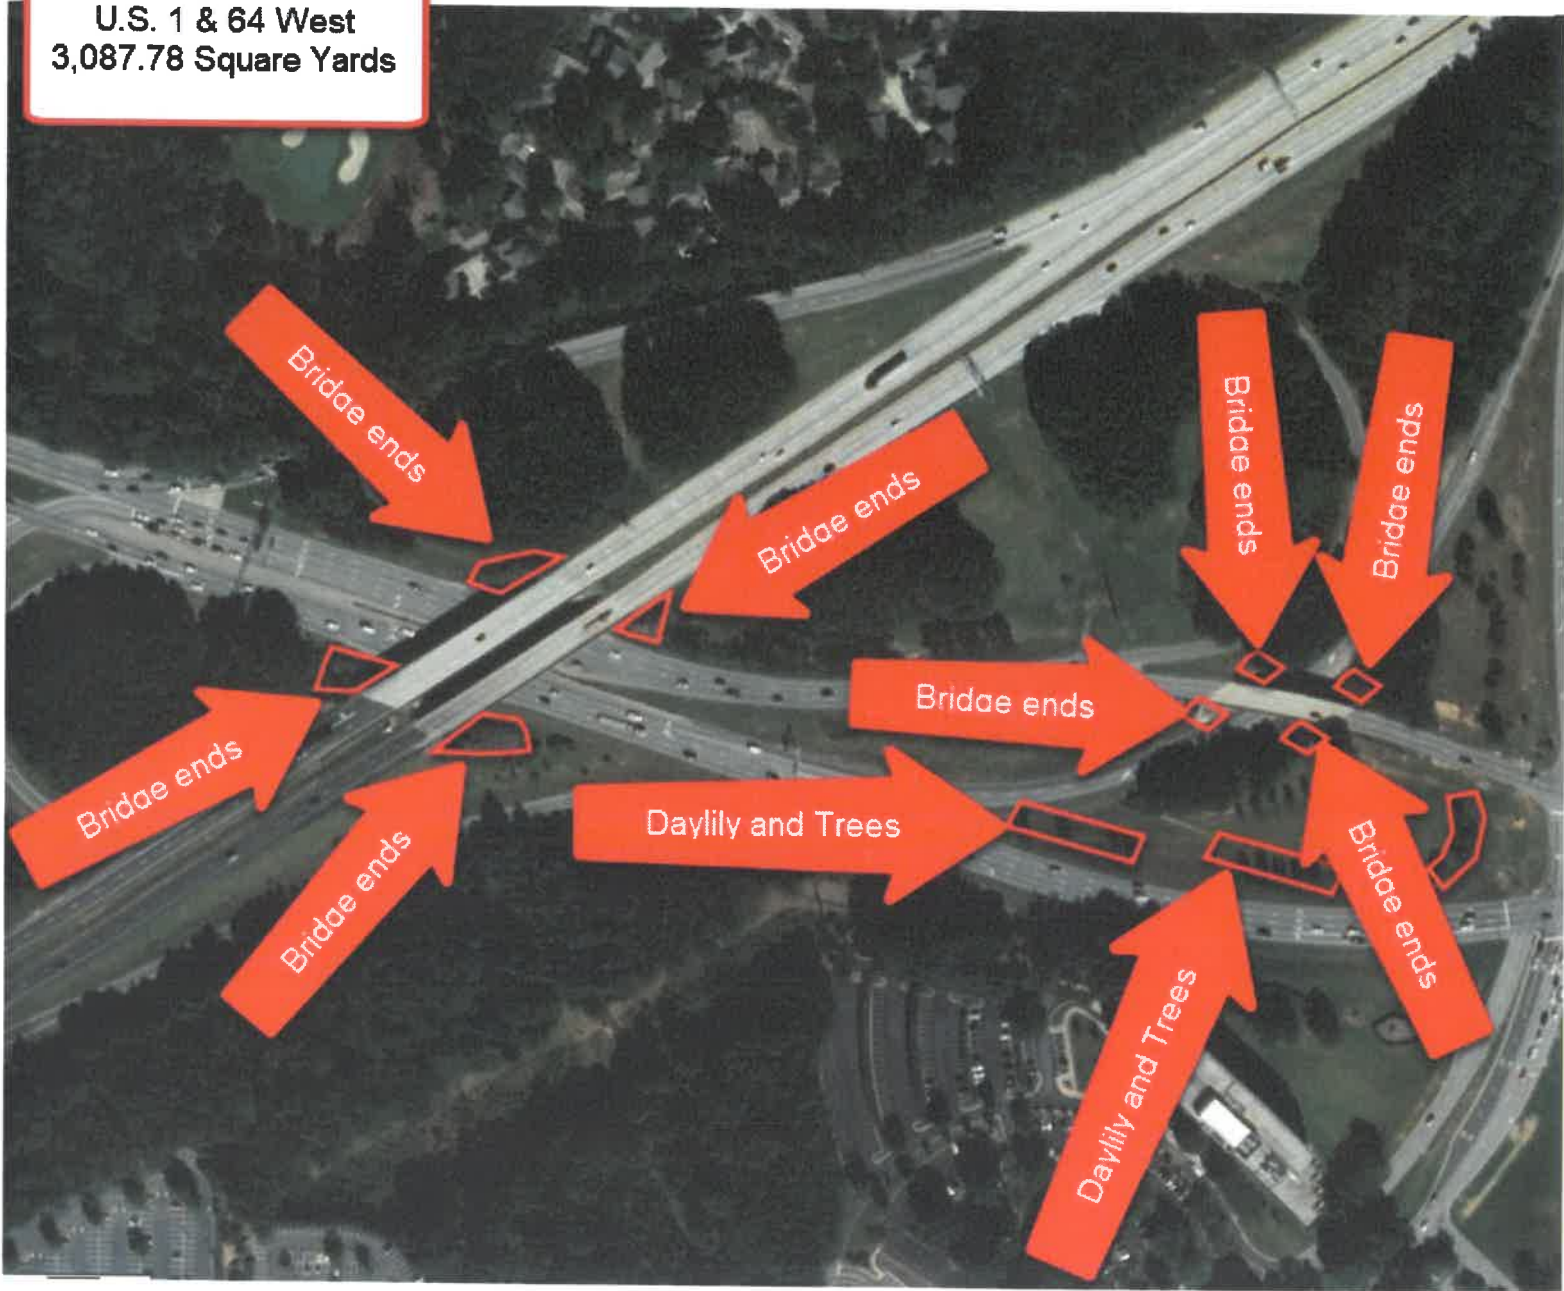

Site #7
U.S. 1 & 64 West
3,087.78 Square Yards