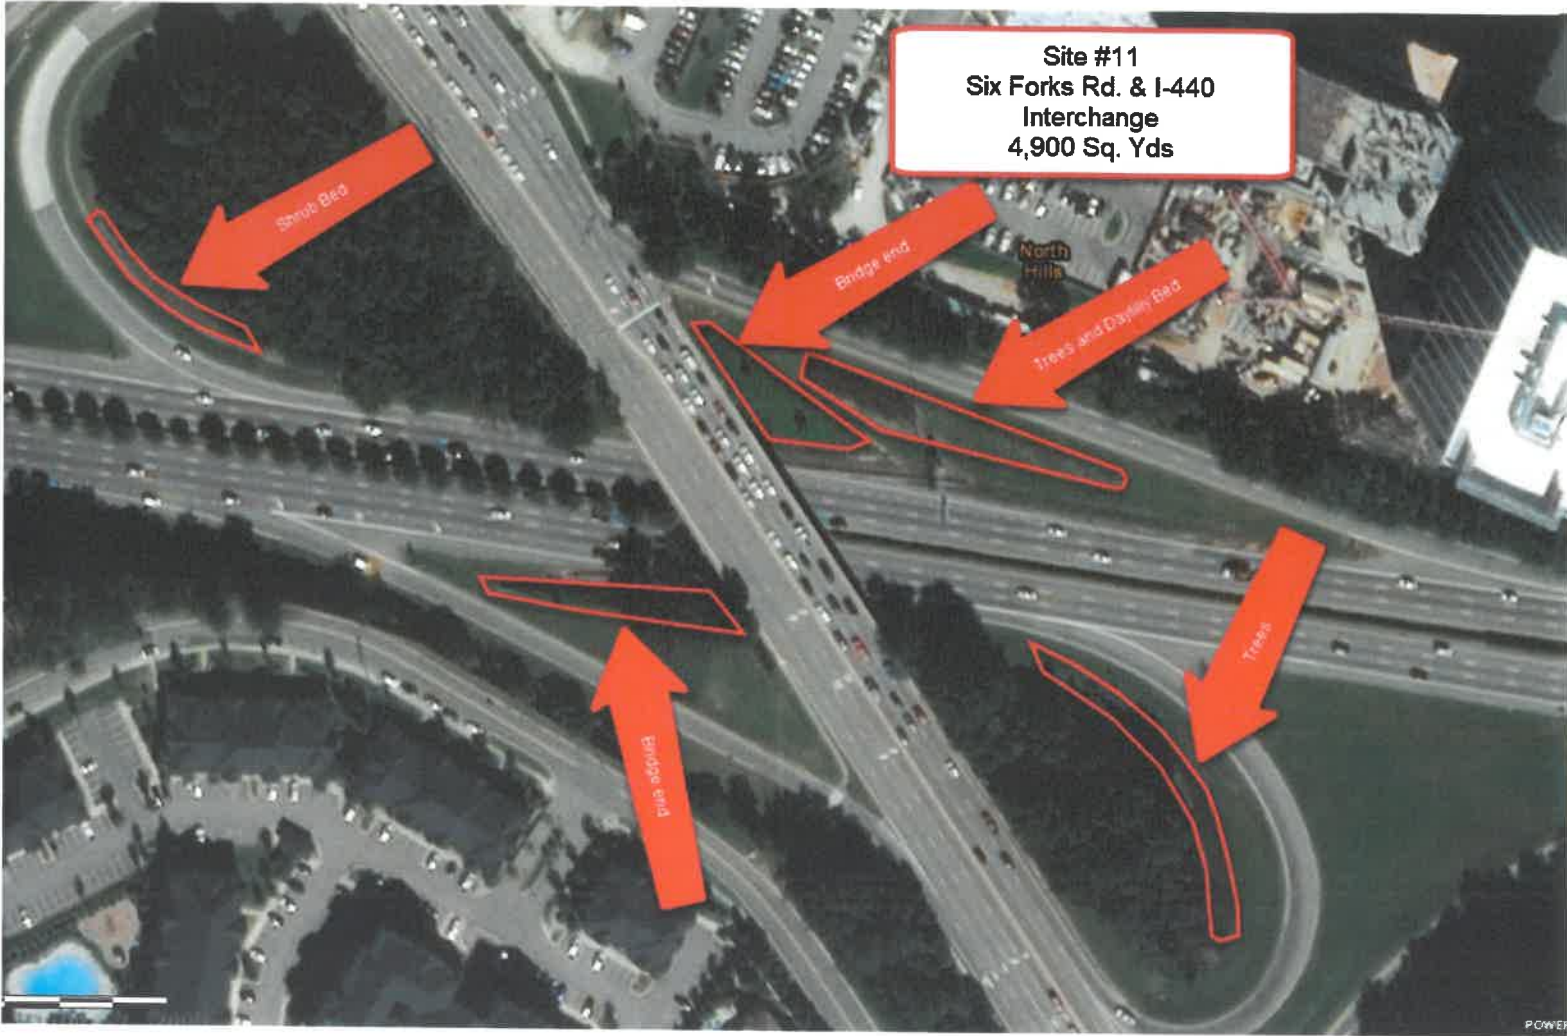

Site #1  
I-540 & Lumley Rd.  
1,452 Sq. Yds.

**Site #2**  
**P.N.C. Arena Beds**  
**2,356.50 Sq. Yds**

Site #3  
Edwards Mill & Wade Ave.  
12,497.00 Sq. Yds

POWERED BY  
esr

Site # 4  
Hwy 54 & I-40  
6,914.74Sq. Yd.

Trees and bushes

Trees and bushes

100 200ft

Microsoft | State of North Carolina DOT, Esri, HERE, Garmin, IPC

POW  
e

Site #11  
Six Forks Rd. & I-440  
Interchange  
4,900 Sq. Yds

Service Bed

Bridge end

Trees and Dayley Bed

Bridge end

Trees

North Hills

Site # 12  
Wake Forest Rd. &  
I-440 Interchange  
3,853.00 Sq. Yds

**Site #13**  
**Capital Blvd. & I-440**  
**Interchange**  
**4,000 Sq. Yds.**

**Site #14**  
**Capital Blvd. Median**  
**Grass 14,700 Sq. Yds**  
**Capped Islands 1,677.40**