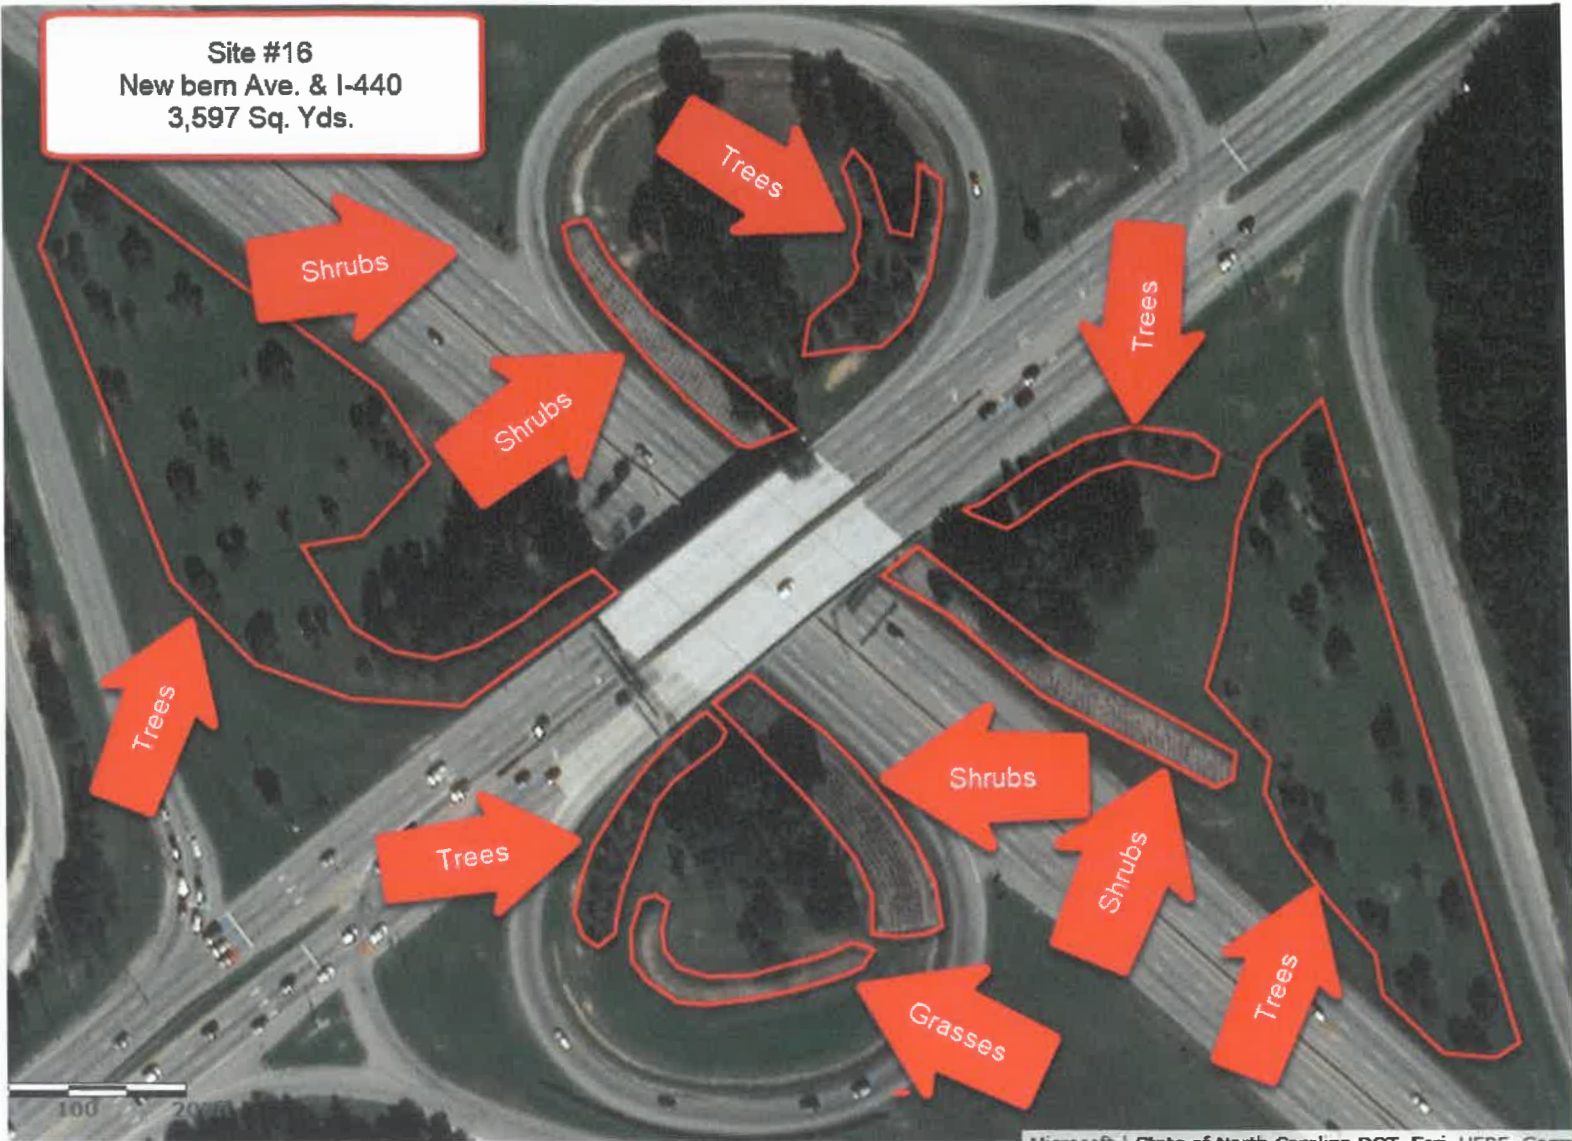

Trees and bushes

Trees and bushes

100 200ft

Microsoft | State of North Carolina DOT, Esri, HERE, Garmin, IPC

POW  
e

Site #11  
Six Forks Rd. & I-440  
Interchange  
4,900 Sq. Yds

Service Bed

Bridge end

Trees and Dayley Bed

Bridge end

Trees

North Hills

Site # 12  
Wake Forest Rd. &  
I-440 Interchange  
3,853.00 Sq. Yds

**Site #13**  
**Capital Blvd. & I-440**  
**Interchange**  
**4,000 Sq. Yds.**

**Site #14**  
**Capital Blvd. Median**  
**Grass 14,700 Sq. Yds**  
**Capped Islands 1,677.40**

Trees and Shrubs

**Site # 15**  
**Brentwood Rd. & I-440**  
**1,155.50 Sq. Yds.**

Shrubs & Trees

Shrubs

Site #16  
New bern Ave. & I-440  
3,597 Sq. Yds.

**Site #17**  
New Bern Ave. Median  
Plantbeds 5,633.33 Sq. Yds.  
Grass 22,962.47 Sq. Yds.  
Capped Islands 3,108.7 Sq. Yds.

Site # 18  
US 64 & Tant Rd.  
4,676 Sq. Yds.

Trees and Daylilys

Trees and Daylilys

Trees and Daylilys

Trees and Daylilys

Site# 19  
N. Rogers Lane  
280 Square Yards