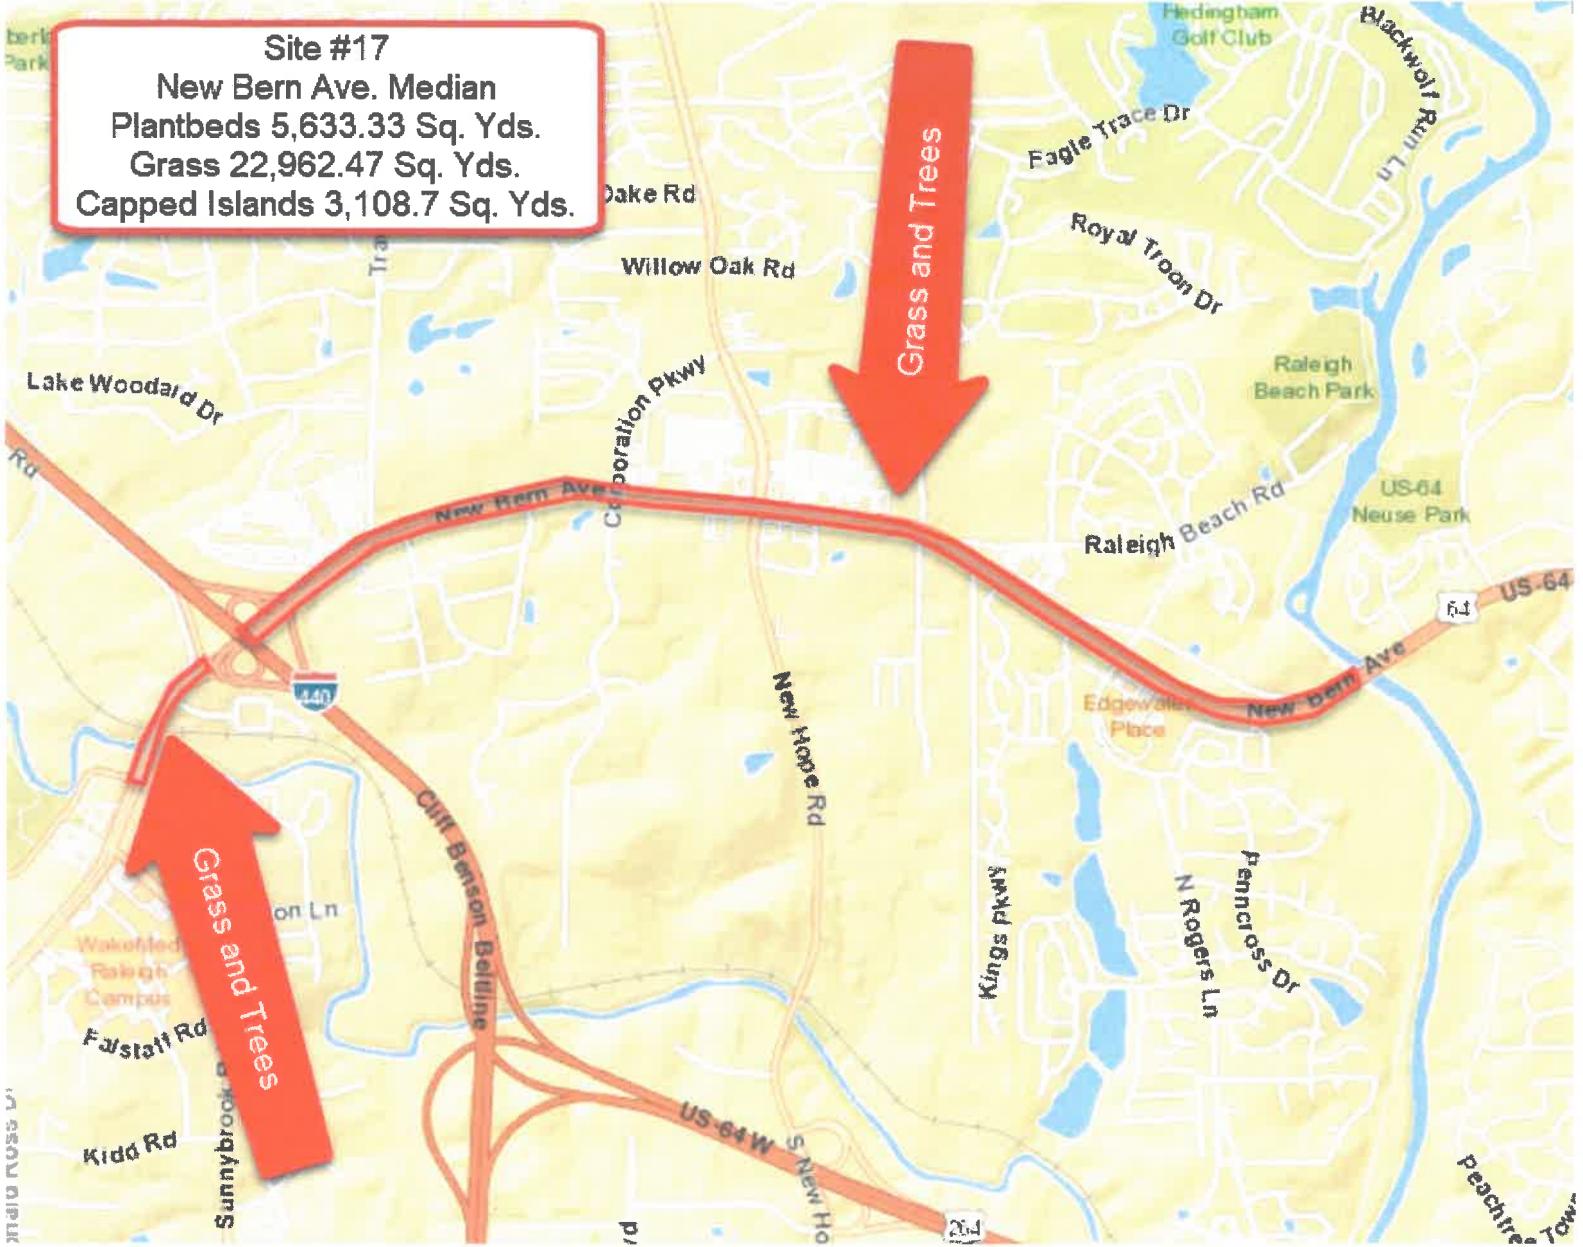

Trees and Shrubs

**Site # 15**  
**Brentwood Rd. & I-440**  
**1,155.50 Sq. Yds.**

Shrubs & Trees

Shrubs

Site #16  
New bern Ave. & I-440  
3,597 Sq. Yds.

**Site #17**  
New Bern Ave. Median  
Plantbeds 5,633.33 Sq. Yds.  
Grass 22,962.47 Sq. Yds.  
Capped Islands 3,108.7 Sq. Yds.