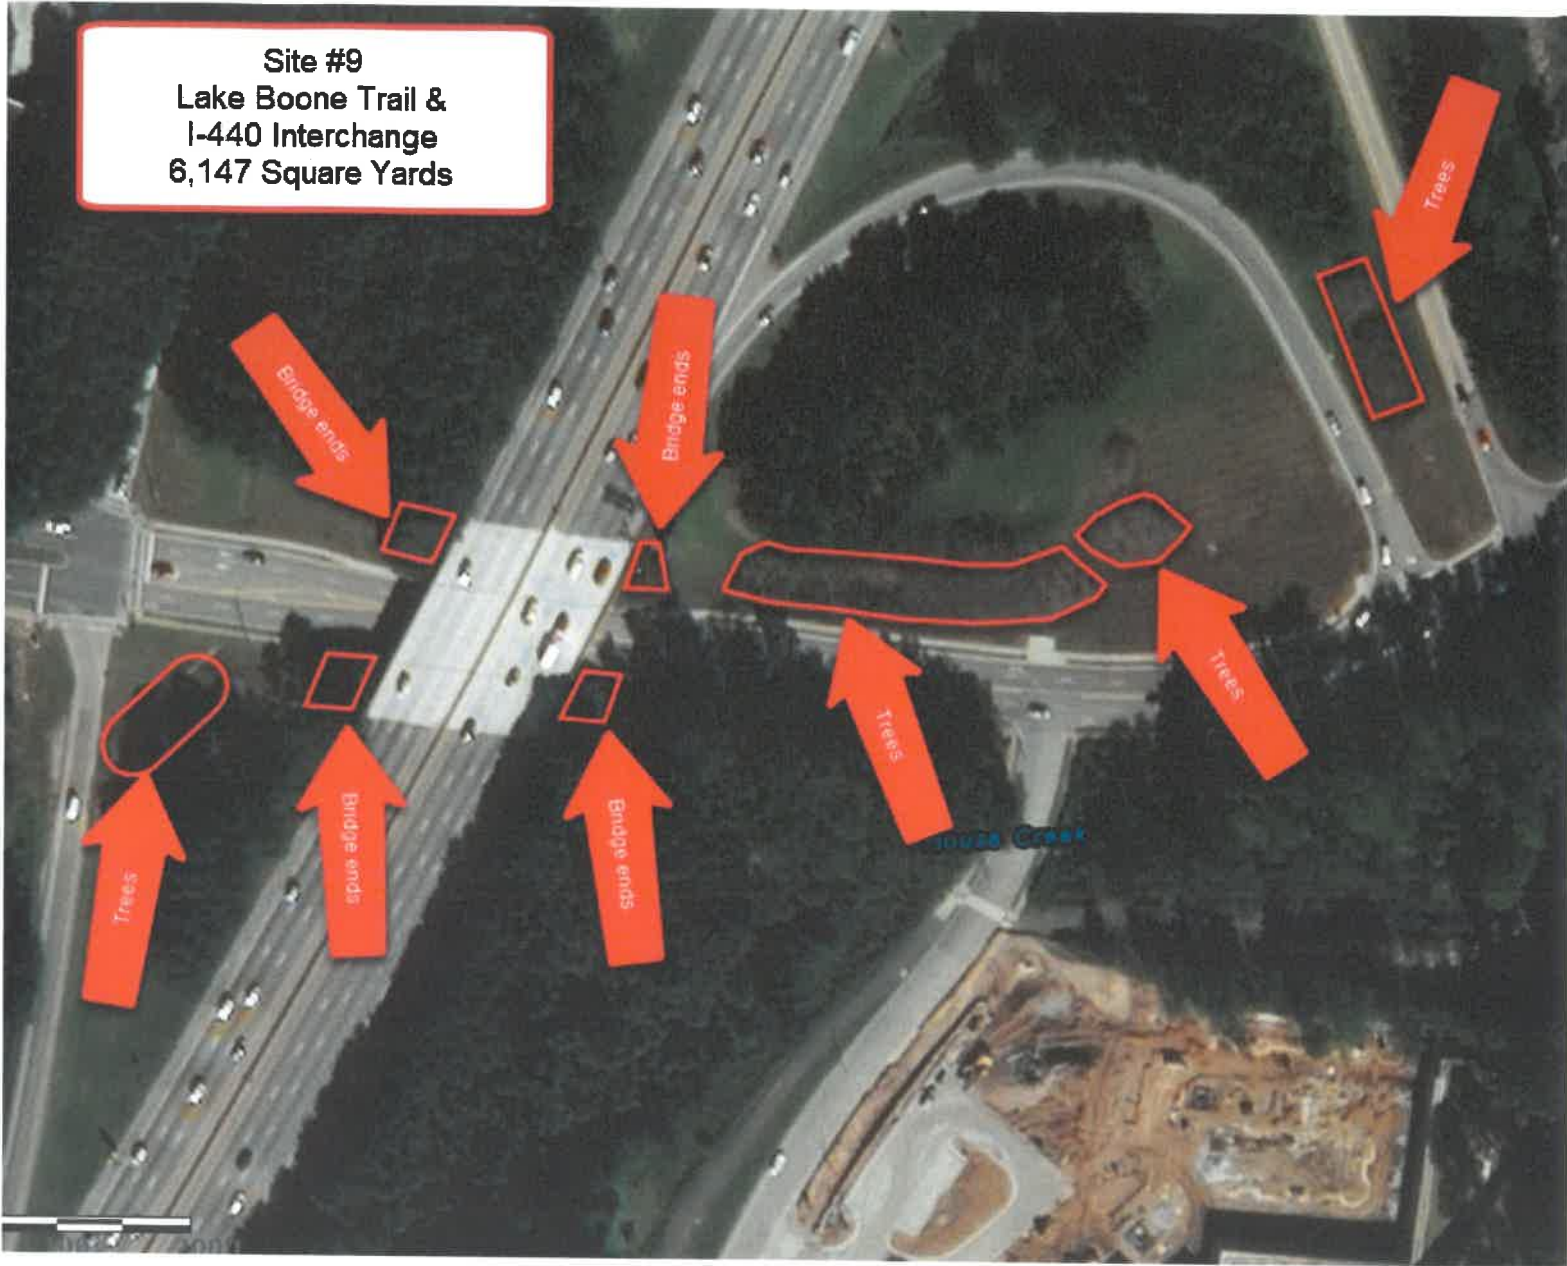

Site #1  
I-540 & Lumley Rd.  
1,452 Sq. Yds.

**Site #2**  
**P.N.C. Arena Beds**  
**2,356.50 Sq. Yds**

Site #3  
Edwards Mill & Wade Ave.  
12,497.00 Sq. Yds

POWERED BY  
esr

Site # 4  
Hwy 54 & I-40  
6,914.74Sq. Yd.

Trees

Trees

Plato's Closet

Site #7  
U.S. 1 & 64 West  
3,087.78 Square Yards

Site #8  
Cary Parkway & U.S. 1  
874.52 Sq Yd

Site #9  
Lake Boone Trail &  
I-440 Interchange  
6,147 Square Yards

Site # 10  
U.S. 70 / Glenwood Ave. &  
I-440 Interchange  
7,697 Sq. Yd.

Trees and bushes

Trees and bushes

100 200ft

Microsoft | State of North Carolina DOT, Esri, HERE, Garmin, IPC

POW  
e

Site #11  
Six Forks Rd. & I-440  
Interchange  
4,900 Sq. Yds

Service Bed

Bridge end

Site # 18  
US 64 & Tant Rd.  
4,676 Sq. Yds.

Trees and Daylilys

Trees and Daylilys

Trees and Daylilys

Trees and Daylilys

Site# 19  
N. Rogers Lane  
280 Square Yards